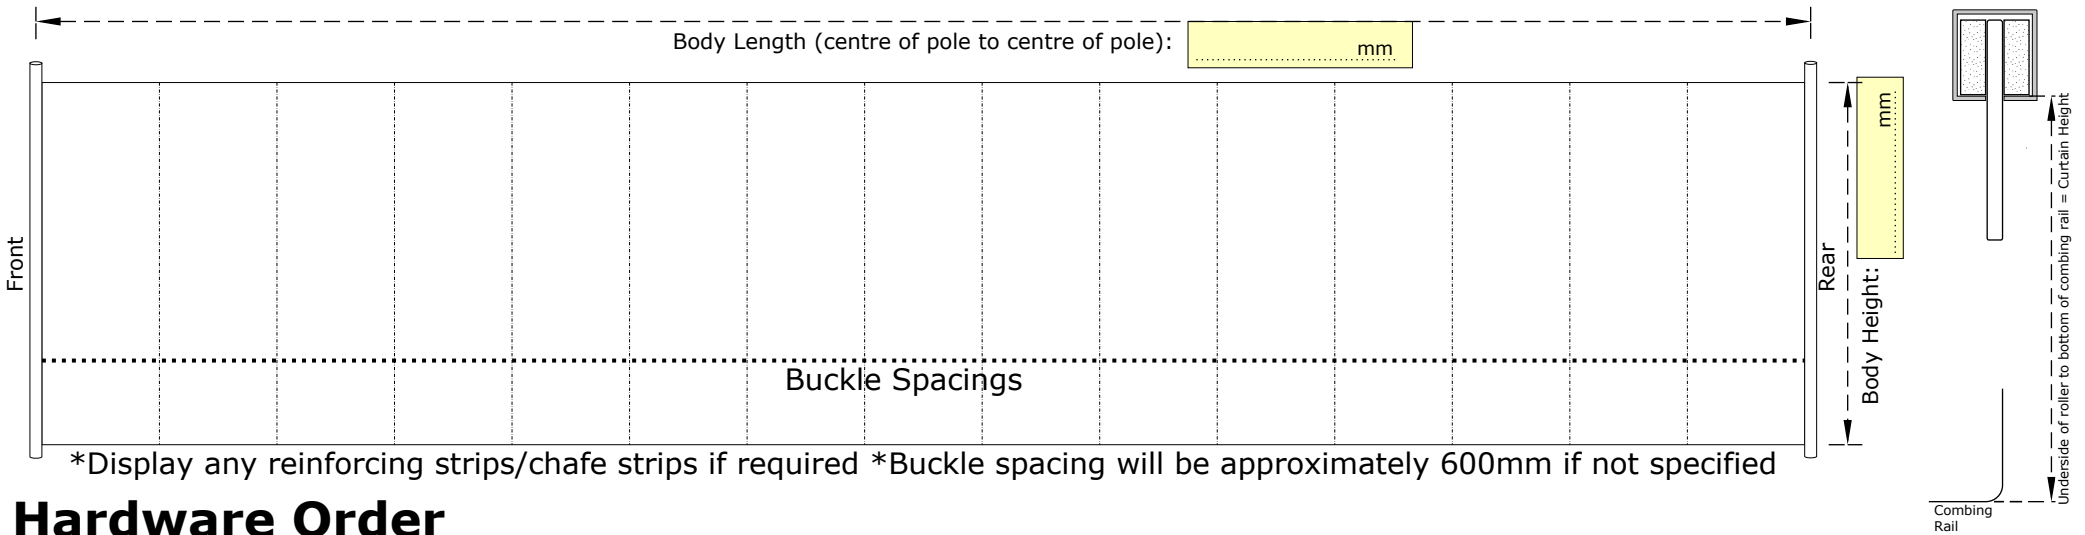

Curtain Specifications:

Colour: Curtain Type: Dry Freight / Double Skin / Insulated Rave Hook: Small / Large Straitline Logo: Opt-out
 Tensioners: Front / Rear / Both Curtain Ends: **Luff Pole Bead:** Front / Rear **Pole Pocket:** Front / Rear Signage: Other Details:
 Curtain Track: Straitline / Fruehauf / Other Buckle Strap Colour: Black / Lt. Blue / Dk. Blue / Red / Grey Clear Coat:

Hardware Order

Straitline Canvas Curtain Track

Double: 4.6m / 8.6m
 Single: 6.1m / 7.65m
 Custom Length: m

(please contact us with quantity req. and time frame)

Luff Groove Poles

2.7m Qty:
 3.3m Qty:
Pelmet (32m Roll)
 Black Qty: