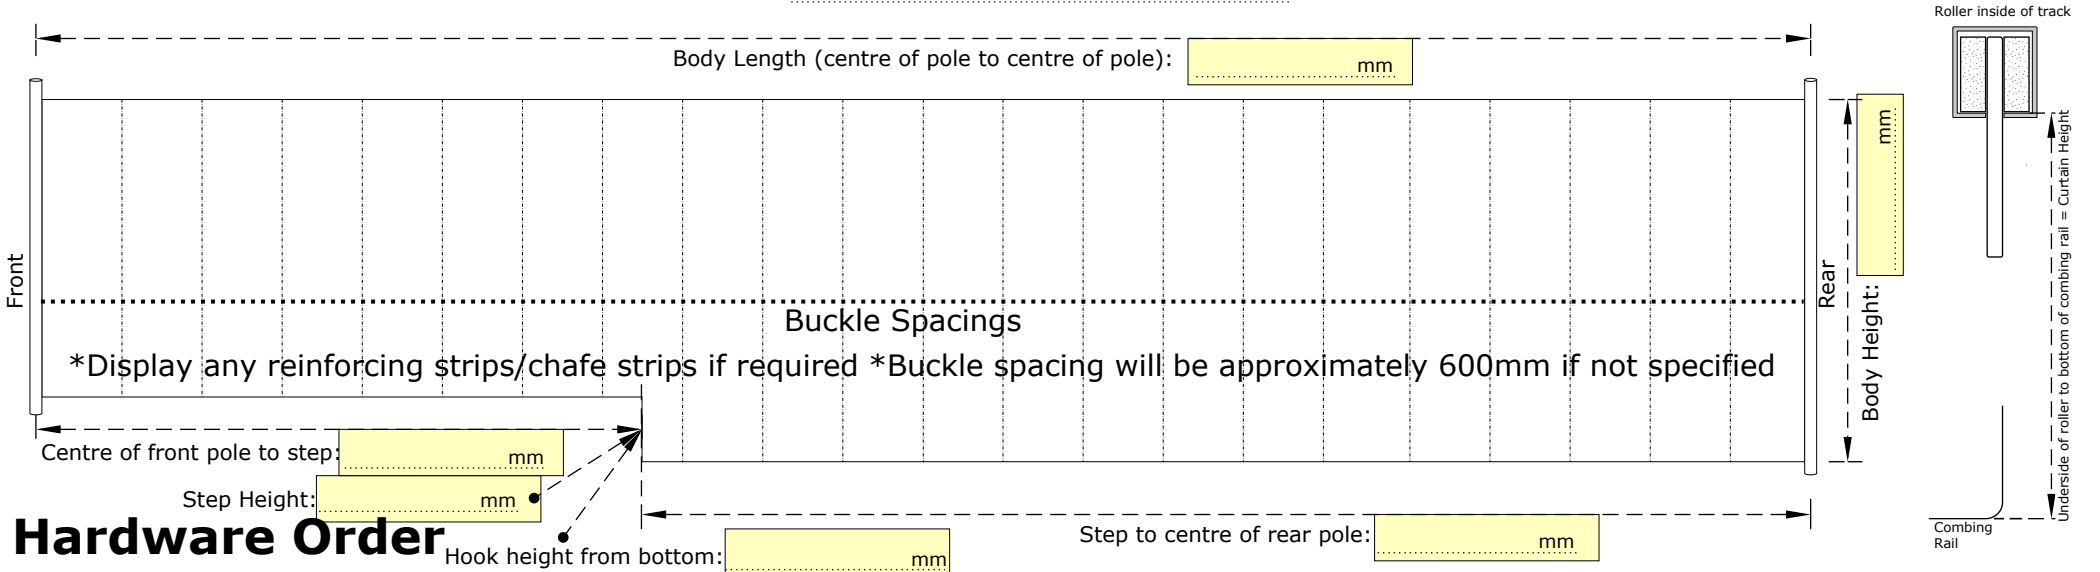

Side Curtain Order Form: Step Deck

STRAITLINE CANVAS 0800 266 266 765 Tremaine Avenue, Palmerston North admin@straitline.co.nz www.straitline.co.nz

Company: Email: Rego #: Order #:
 Contact name: Preferred Carrier if Fleet #: Req. Delivery Date:
 Phone: Freight Forwarded: Vin #: Job #:
 Delivery Address:

Curtain Specifications:

Colour: Curtain Type: Dry Freight / Double Skin / Insulated Rave Hook: Small / Large Straitline Logo: Opt-out
 Tensioners: Front / Rear / Both Curtain Ends: **Luff Pole Bead:** Front / Rear **Pole Pocket:** Front / Rear Signage: Other Details:
 Curtain Track: Straitline / Fruehauf / Other Buckle Strap Colour: Black / Lt. Blue / Dk. Blue / Red / Grey Clear Coat:

Hardware Order

Straitline Canvas Curtain Track	Luff Groove Poles	Economy Tensioner	
Double: 4.6m / 8.6m	2.7m Qty:	3 Bolt LH/CW Qty:	Special Instructions:
Single: 6.1m / 7.65m	3.3m Qty:	3 Bolt RH/ACW Qty:	
Custom Length: m	Pelmet (32m Roll)	4 Bolt LH/CW Qty:	Date:
(please contact us with quantity req. and time frame)	Black Qty:	4 Bolt RH/ACW Qty:	Signature: