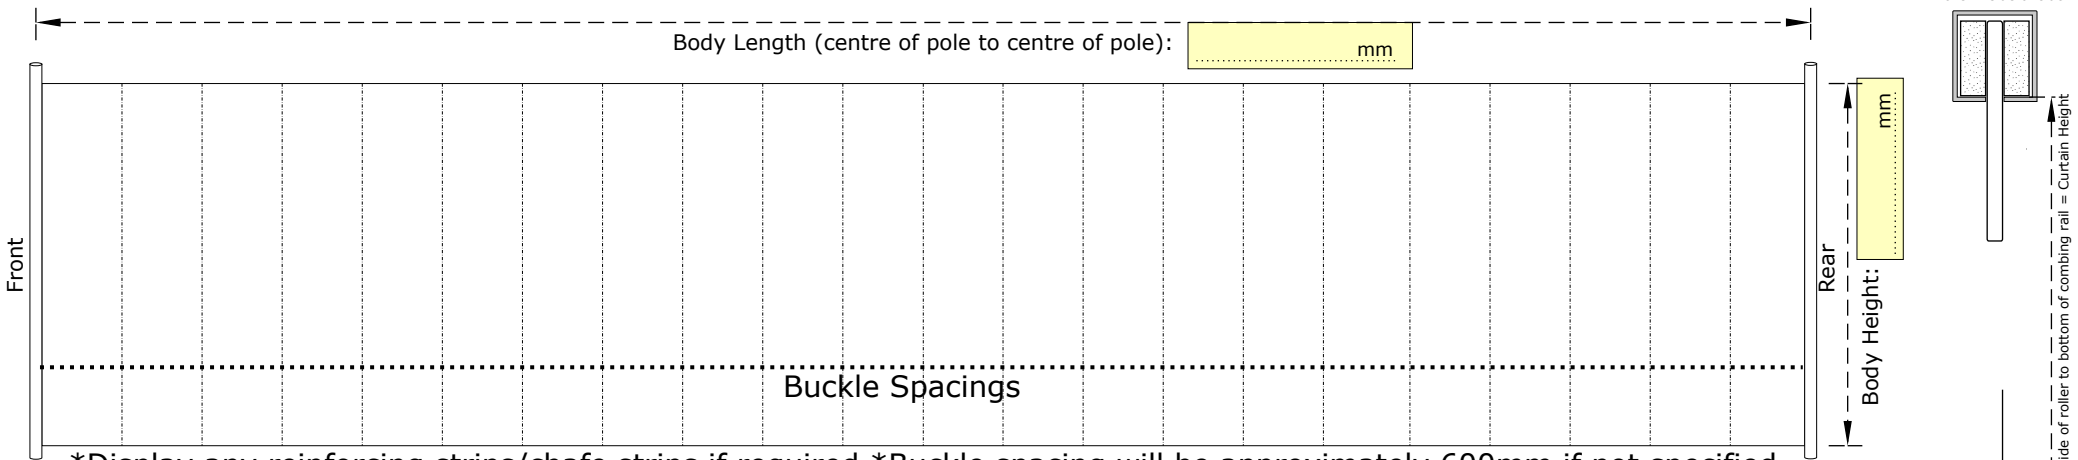

Curtain Specifications:

Colour: Curtain Type: Dry Freight / Double Skin / Insulated Rave Hook: Small / Large Straitline Logo: Opt-out
 Tensioners: Front / Rear / Both Curtain Ends: **Luff Pole Bead:** Front / Rear **Pole Pocket:** Front / Rear Signage: Other Details:
 Curtain Track: Straitline / Fruehauf / Other Buckle Strap Colour: Black / Lt. Blue / Dk. Blue / Red / Grey Clear Coat:

Hardware Order

Straitline Canvas Curtain Track

Double: 4.6m / 8.6m
 Single: 6.1m / 7.65m
 Custom Length: m

(please contact us with quantity req. and time frame)

Luff Groove Poles

2.7m Qty:
 3.3m Qty:
Pelmet (32m Roll)
 Black Qty: