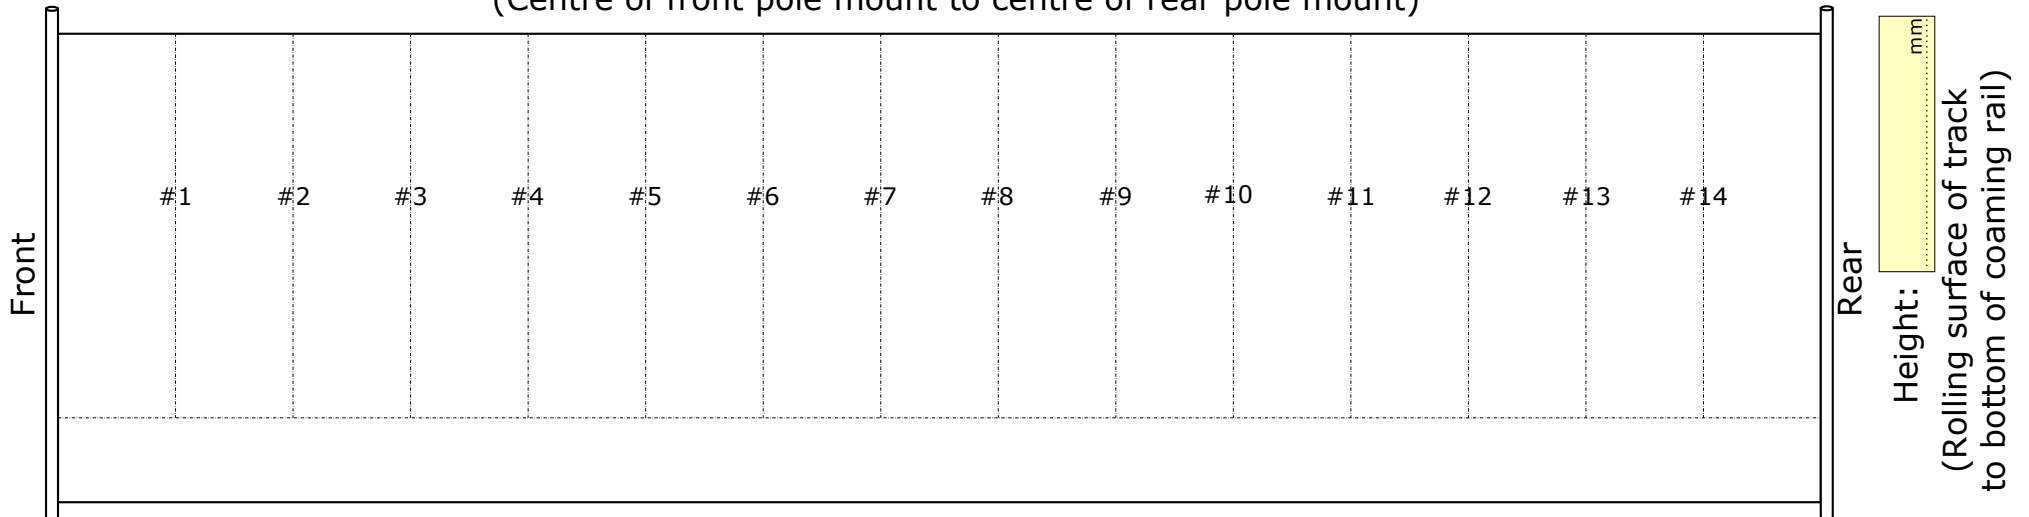

## Curtain Specifications

Colour: ..... Curtain Type: Dry Freight / Double Skin / Insulated / Chip Liner Roller Size: ..... Small / Large  
 Tensioners: Front / Rear / Both Buckle Strap Colour: Black / Lt. Blue / Dk. Blue / Red / Grey External Rub Strip: None / Black / White  
 Curtain End Front: Bead / Pocket Rave Hook: Small / Large Pelmet Profile: Black / White  
 Curtain End Rear: Bead / Pocket Signage: ..... Clear Coat: Yes / No

Length:  mm

(Centre of front pole mount to centre of rear pole mount)

\*Display any reinforcing strips/chafe strips if required  
 \*Buckle spacing will be approximately 600mm if not specified

Date: .....  
 Signature: .....