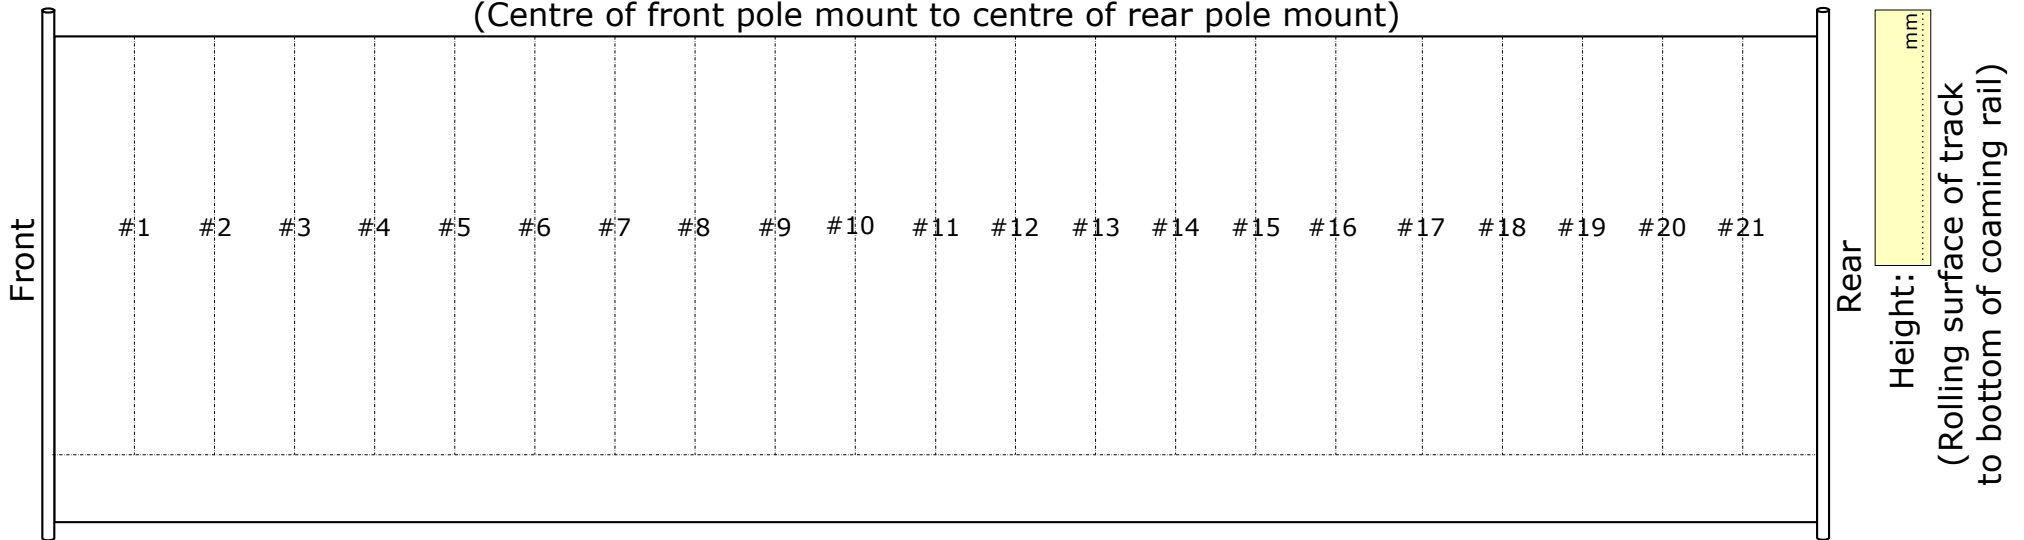

Curtain Specifications

Colour: Curtain Type: Dry Freight / Double Skin / Insulated / Chip Liner Roller Size: Small / Large
 Tensioners: Front / Rear / Both Buckle Strap Colour: Black / Lt. Blue / Dk. Blue / Red / Grey External Rub Strip: None / Black / White
 Curtain End Front: Bead / Pocket Rave Hook: Small / Large Pelmet Profile: Black / White
 Curtain End Rear: Bead / Pocket Signage: Clear Coat: Yes / No

Length: mm

(Centre of front pole mount to centre of rear pole mount)

*Display any reinforcing strips/chafe strips if required

*Buckle spacing will be approximately 600mm if not specified

Date:

Signature:

Straitline® Canvas Product Order Form