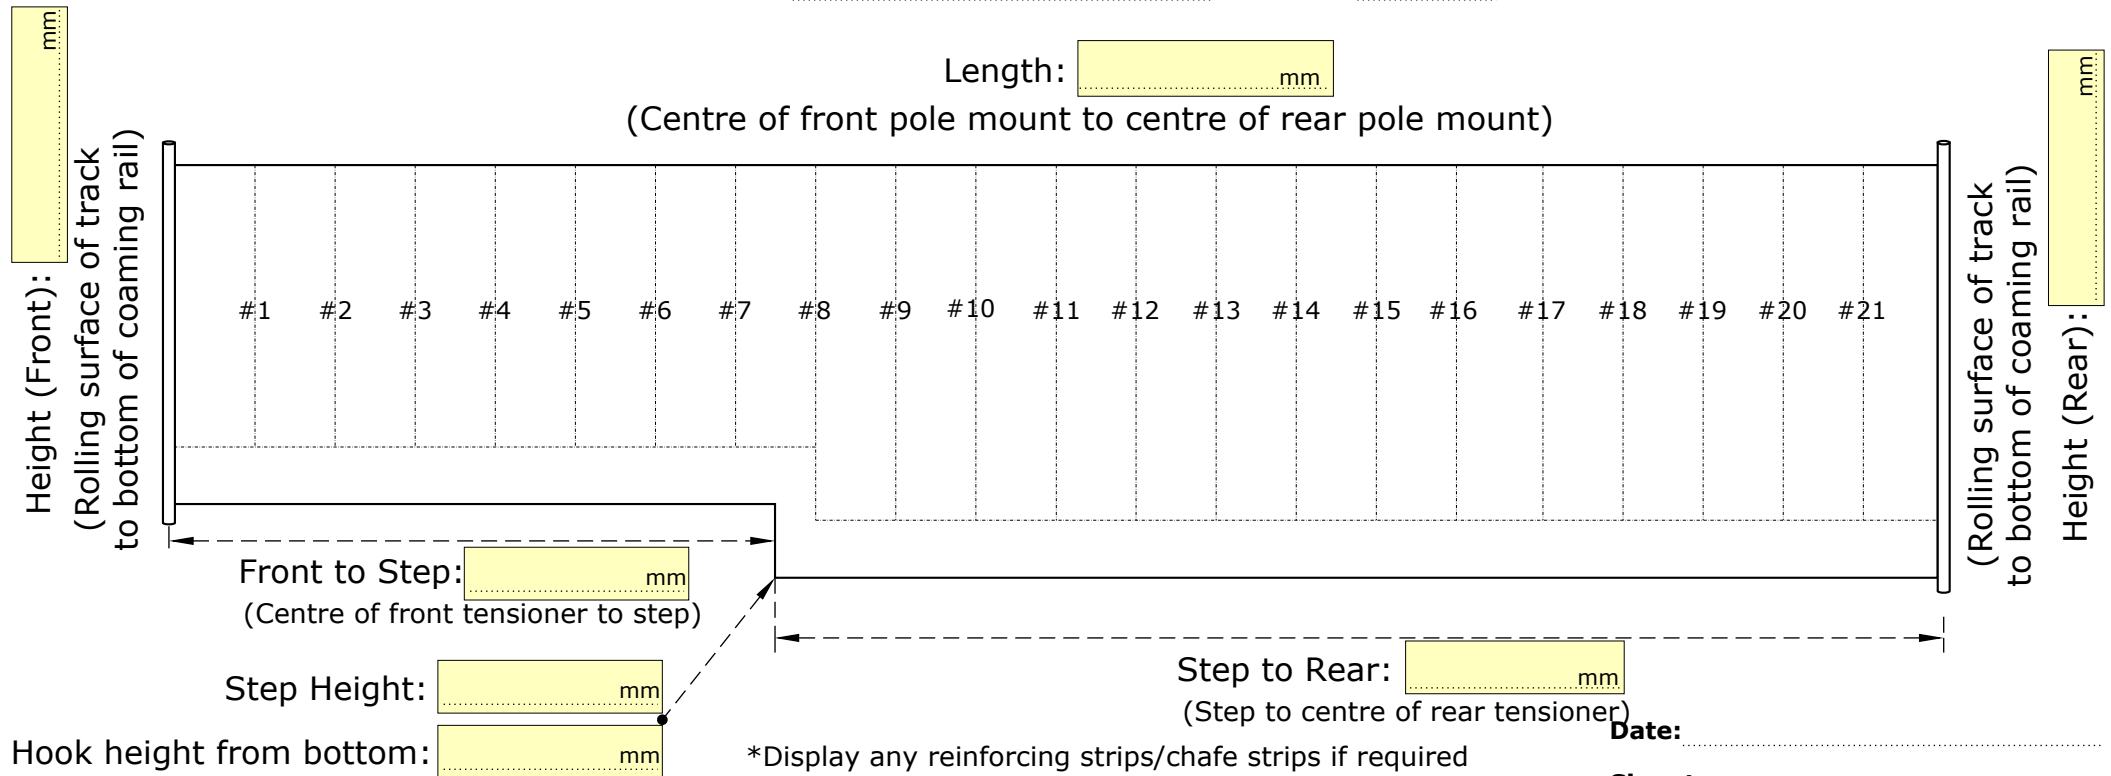

Curtain Specifications

Colour: Curtain Type: Dry Freight / Double Skin / Insulated / Chip Liner Roller Size: Small / Large
 Tensioners: Front / Rear / Both Buckle Strap Colour: Black / Lt. Blue / Dk. Blue / Red / Grey External Rub Strip: None / Black / White
 Curtain End Front: Bead / Pocket Rave Hook: Small / Large Pelmet Profile: Black / White
 Curtain End Rear: Bead / Pocket Signage: Clear Coat: Yes / No

*Display any reinforcing strips/chafe strips if required
 *Buckle spacing will be approximately 600mm if not specified
 Date:
 Signature:

Straitline® Canvas Product Order Form

Qty. Req.	Code	Curtain Tensioners and Tensioner Parts
	TP56001	Straitline Tensioner RH 4 Bolt
	TP56002	Straitline Tensioner LH 4 Bolt
	TP56003	Straitline Tensioner RH 3 Bolt
	TP56004	Straitline Tensioner LH 3 Bolt